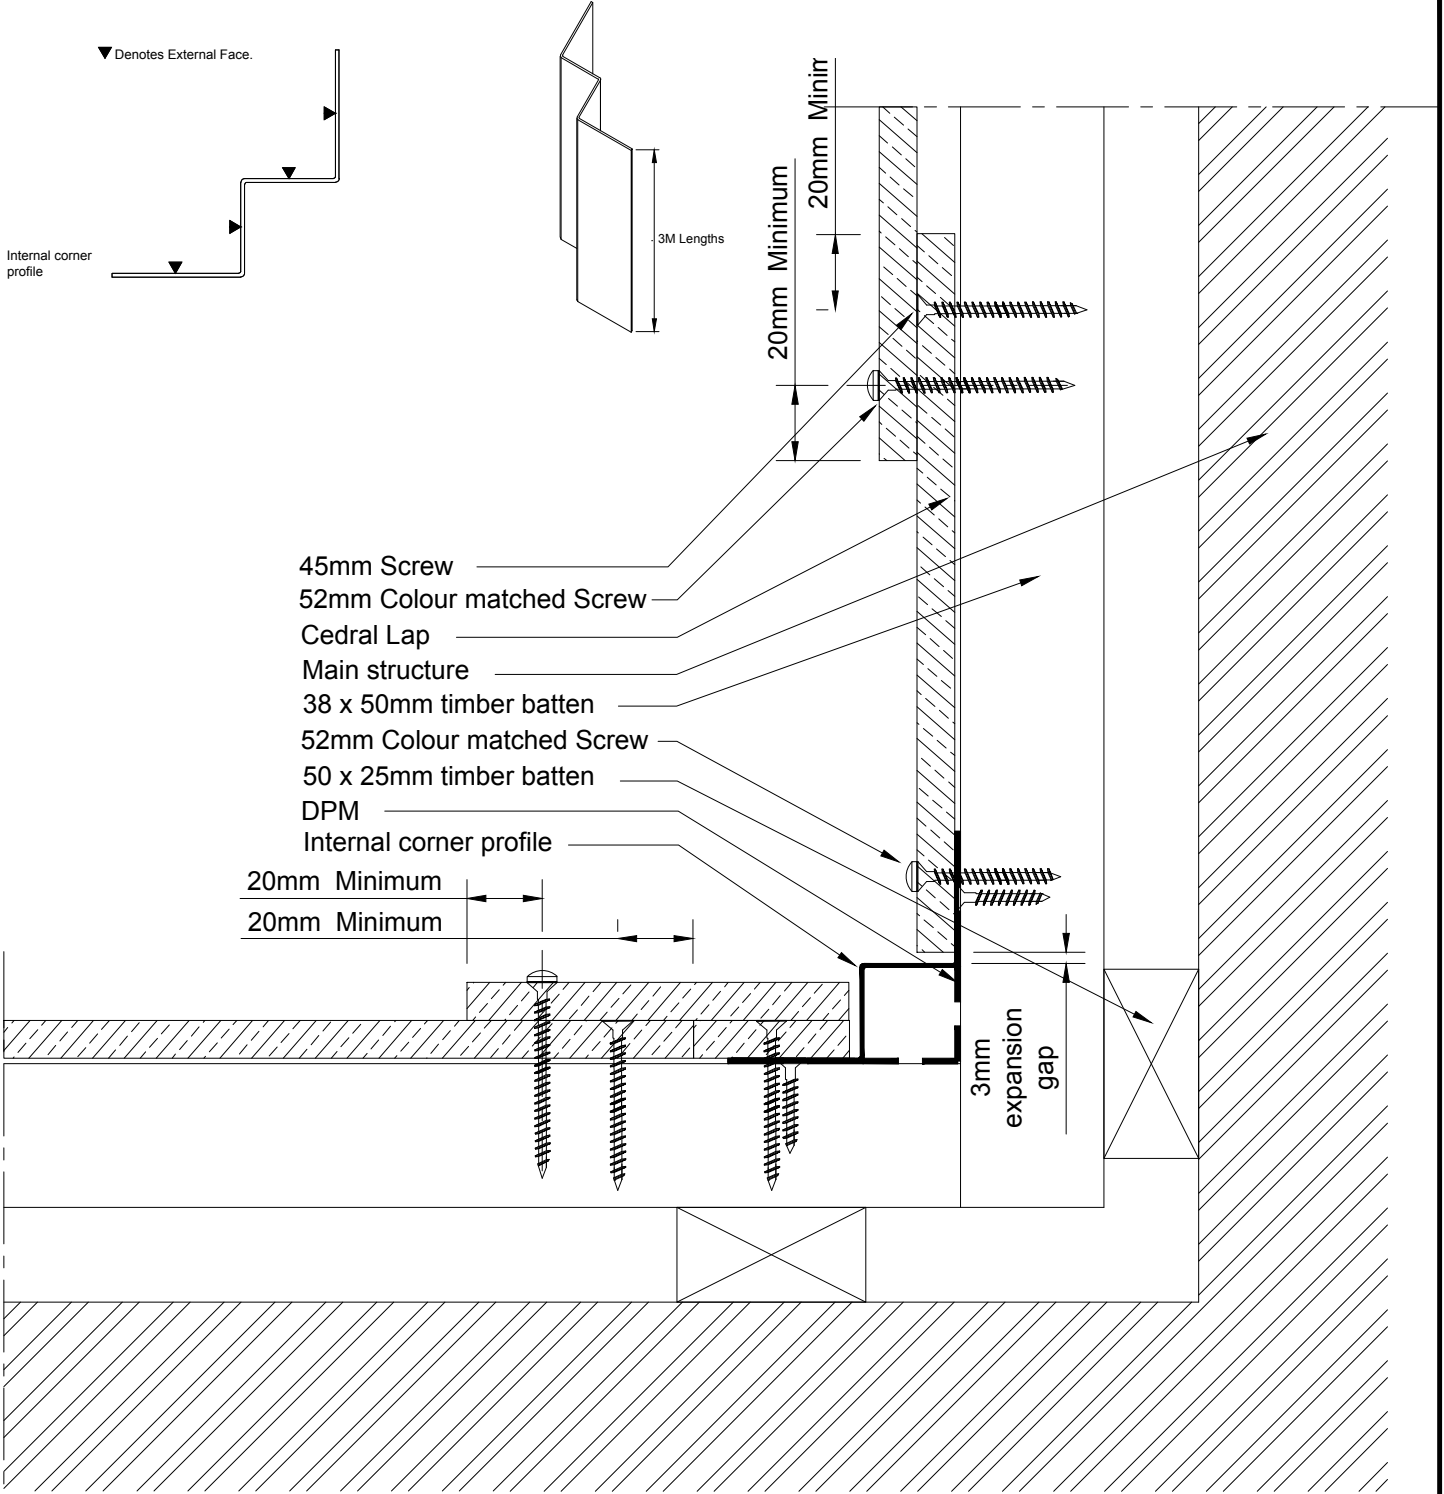

# CEDRAL

Cedral Drawing Number VCLU 03

Drawing Title Internal Corner Profile

BY MS

DATE Dec 2018

SCALE 1:2

Copyright

This information is supplied in good faith but no liability can be accepted for any loss or damage resulting from use. All details and quantities must be checked and approved prior to order.