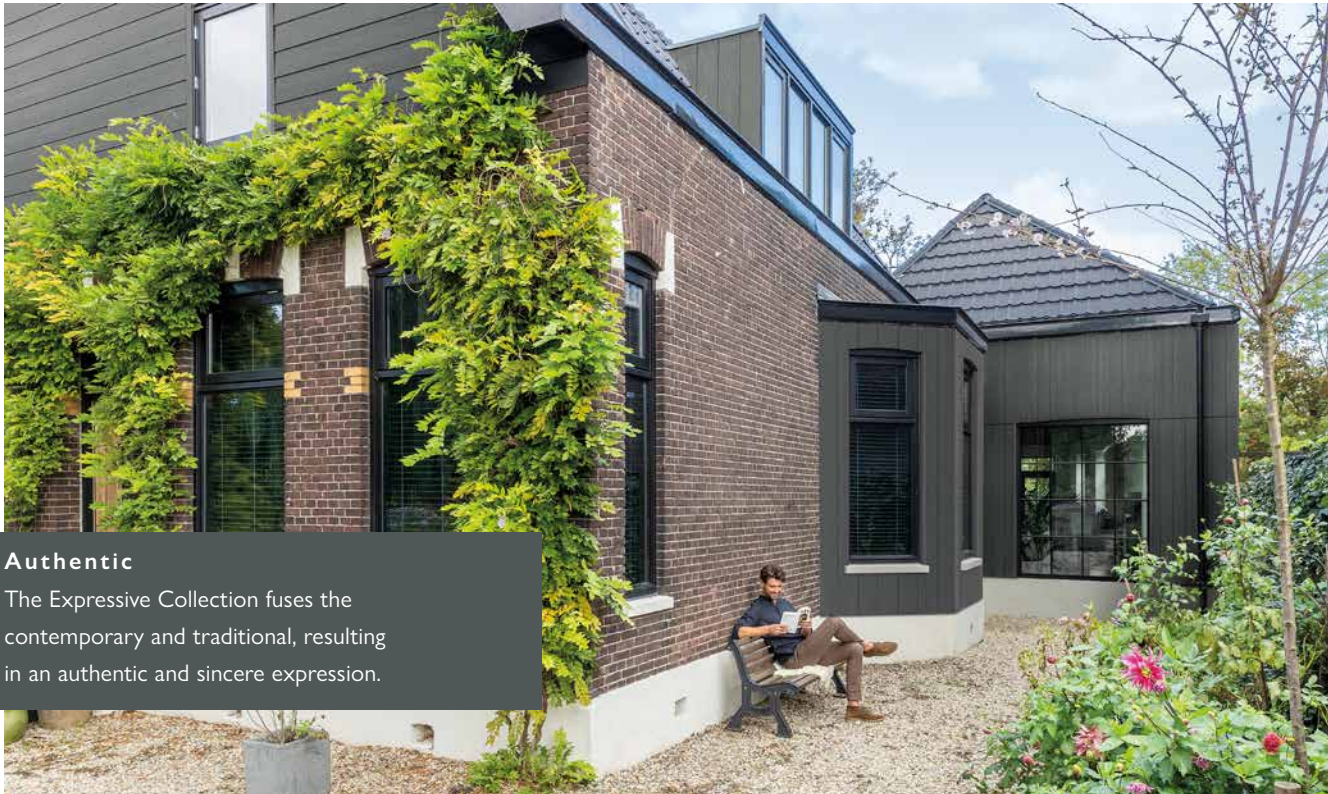

Authentic

The Expressive Collection fuses the contemporary and traditional, resulting in an authentic and sincere expression.